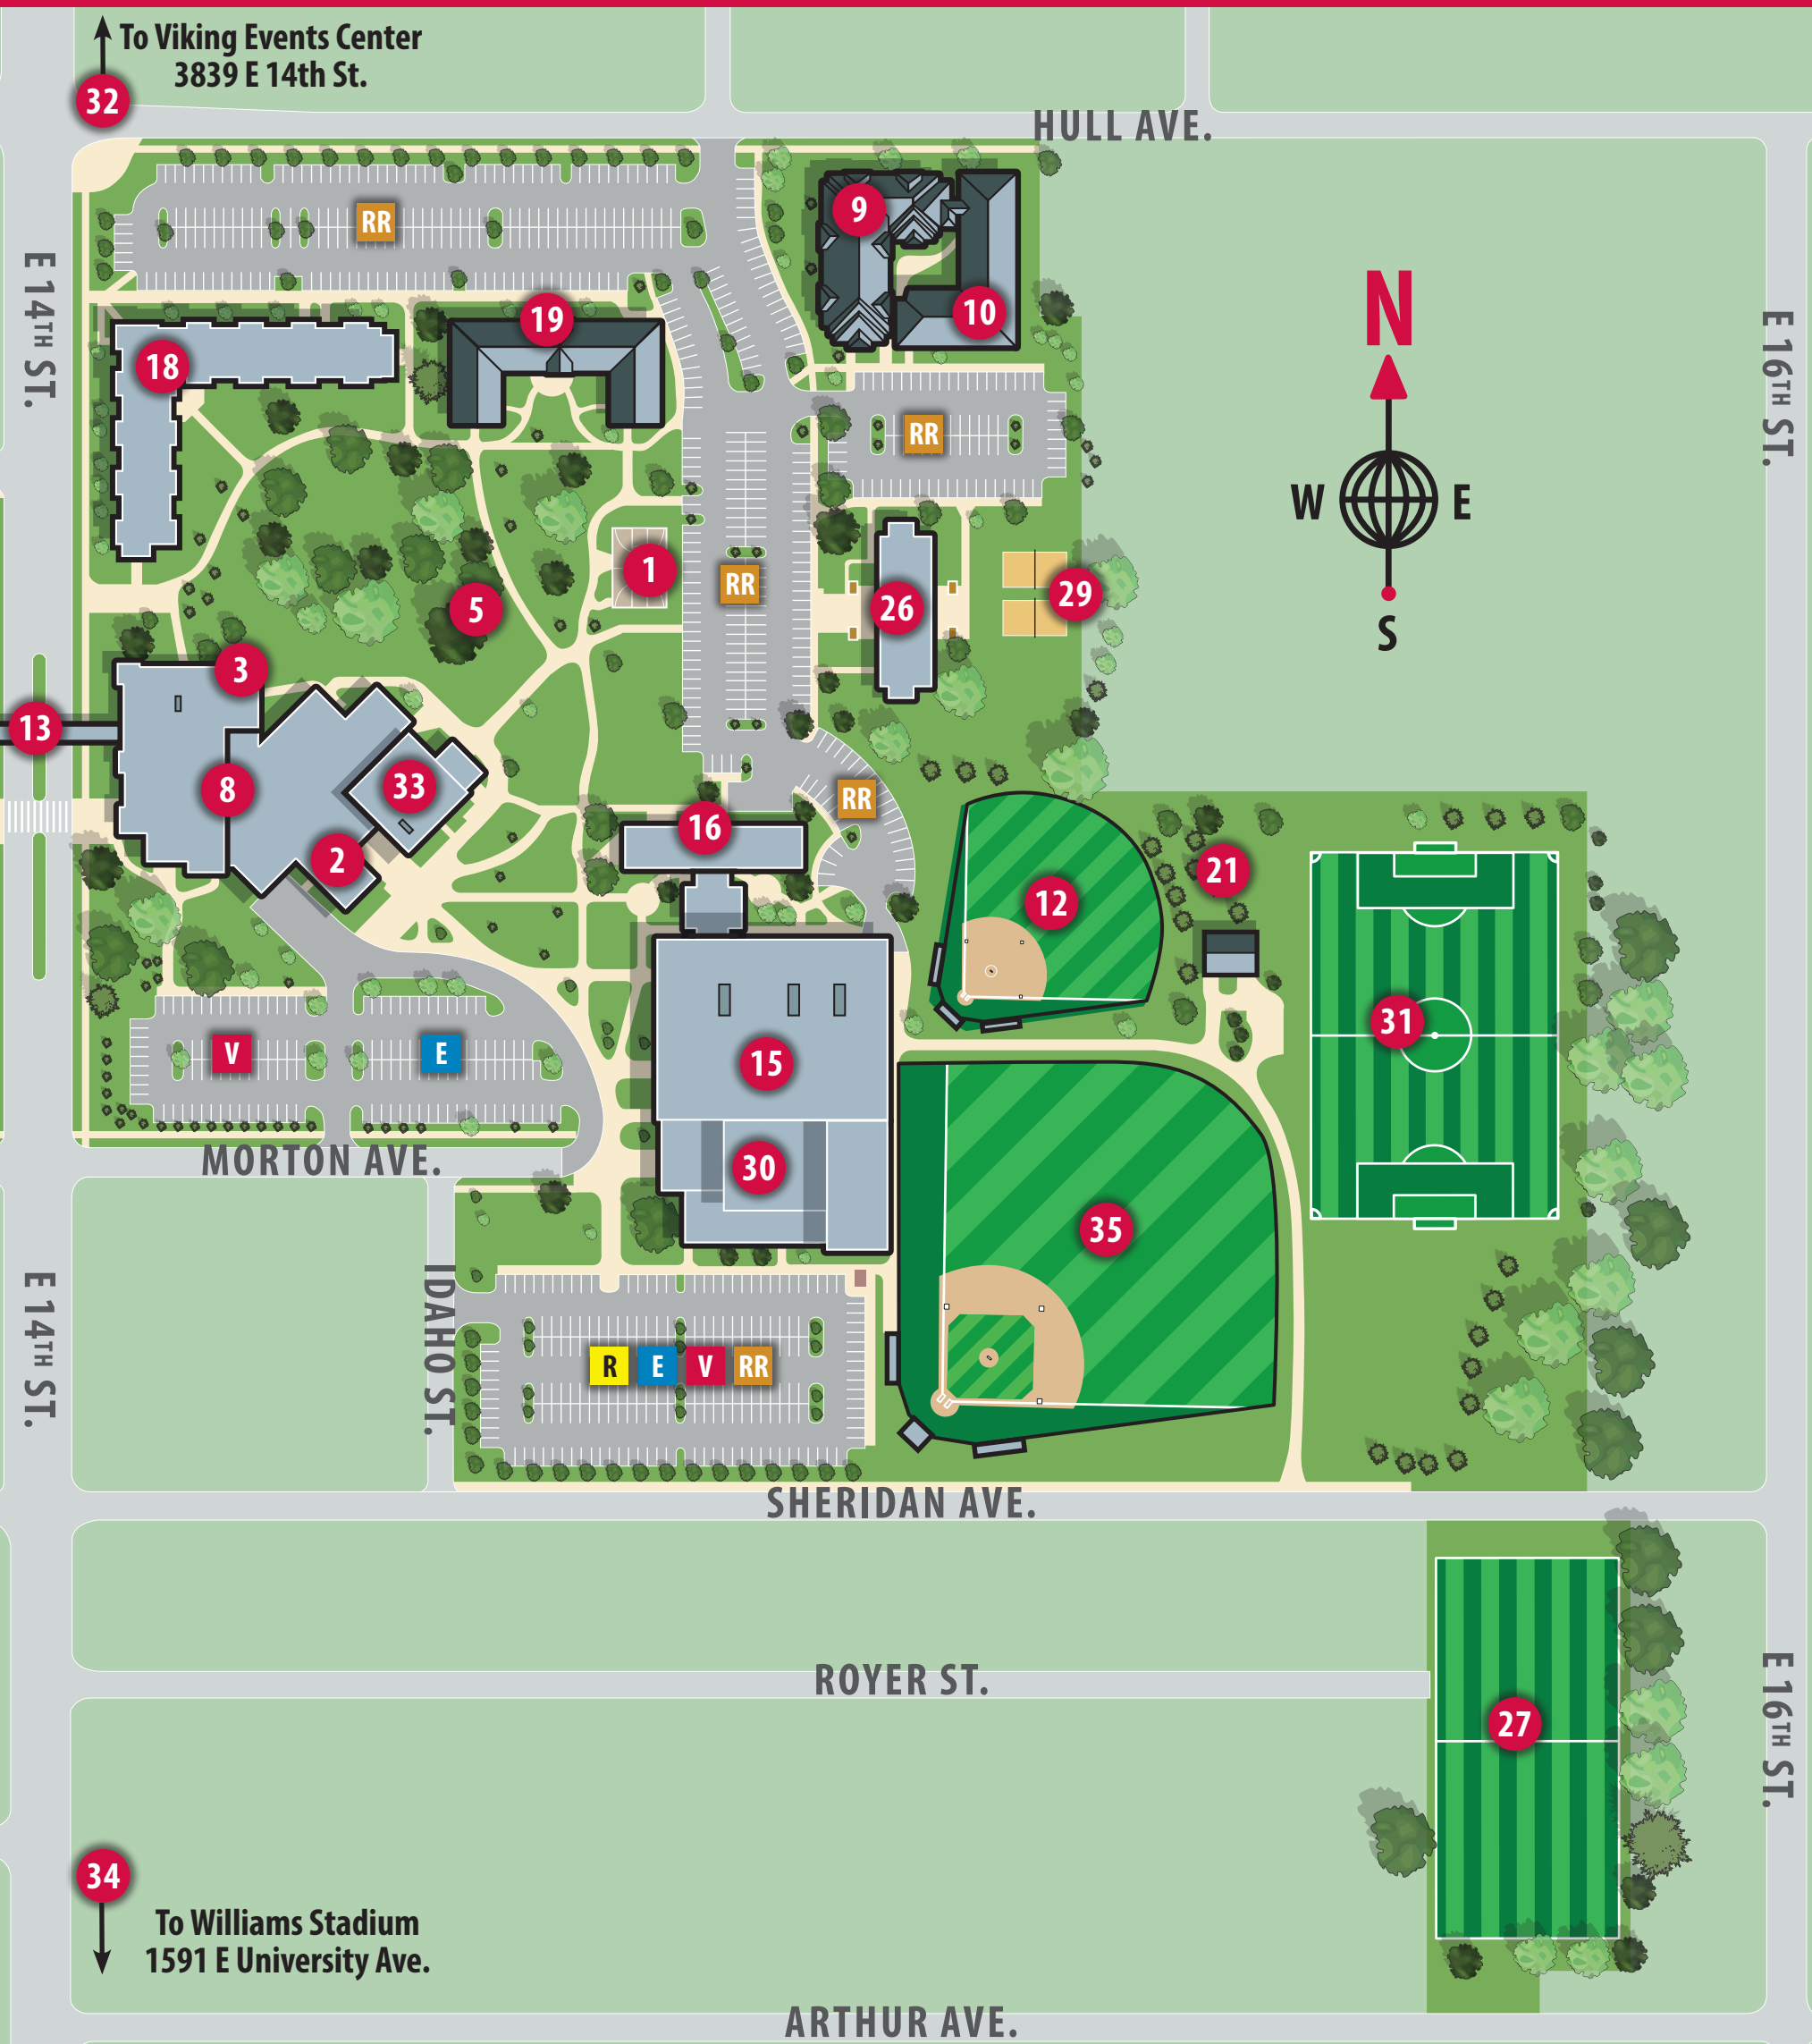

GRAND VIEW UNIVERSITY

1200 Grandview Avenue, Des Moines, IA 50316

515-263-2800 • 800-444-6083

Campus Security: 515-263-6000

www.grandview.edu

▲ Admissions Office (Humphrey Center)

- 1. Basketball Court (outdoor)
- 2. Bookstore and Campus Services
- 3. Carlson Commons Dining Hall
- 4. Cowles Center (COWL)
- 5. Disc Golf Course
- 6. Elings Hall (ELS)
- 7. Grand Central Plaza
- 8. Henning Student Center (SC)
- 9. Hull Apartments
- 10. Hull Suites

- 11. Humphrey Center
- 12. Jacobson Softball Field
- 13. Jensen Skywalk
- 14. Jensen Hall (JENS)
- 15. Johnson Wellness Center and Fieldhouse (WELL)
- 16. Knudsen Hall (KNHL)
- 17. Krumm Business Center (KCTR)
- 18. L Apartments
- 19. Langrock Suites
- 20. Library

- 21. Luhrs Athletic Complex
- 22. Luther Memorial Church
- 23. Lykke Center
- 24. Maintenance
- 25. Memorial Garden
- 26. Nielsen Hall
- 26. Pettit Building
- 27. Practice Field
- 28. Rasmussen Center (RASM)
- 29. Sand Volleyball Courts
- 30. Sisam Arena

- 31. Soccer Field
- 32. Viking Events Center
- 33. Viking Theatre
- 34. Williams Stadium
- 35. Yacinich Baseball Stadium

- S** Student Parking
- R** Resident Parking
- E** Employee Parking
- V** Visitor Parking
- RR** Reserved Resident Parking